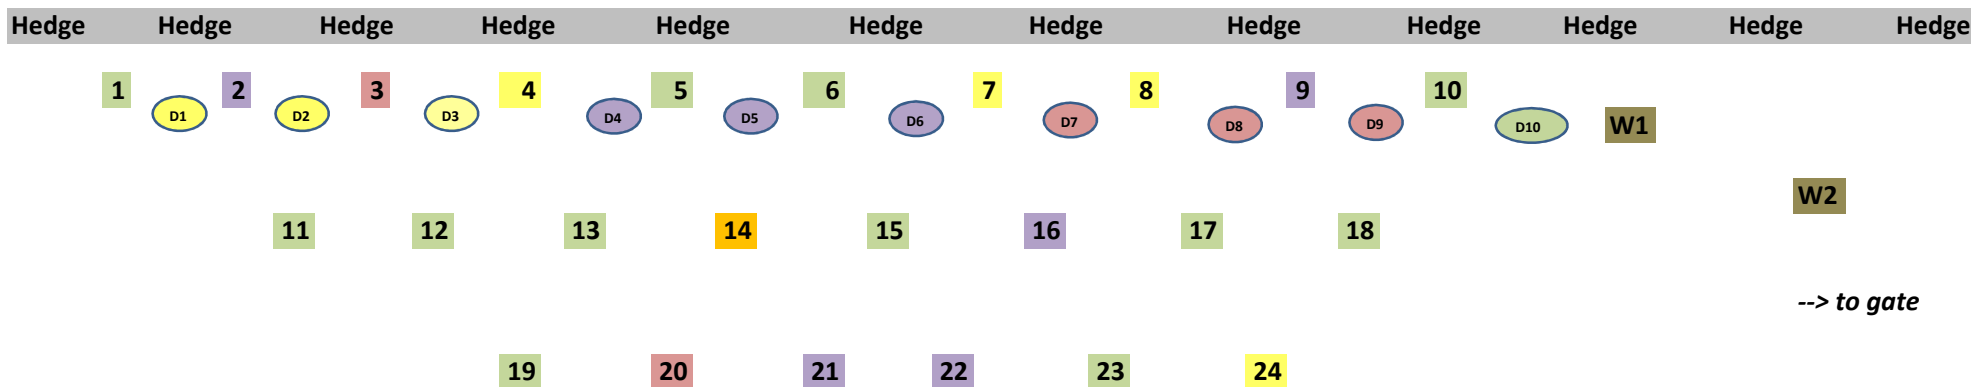

Bredfield Jubilee Meadow - Planting Plan

Traditional Orchard Sized Trees - Type, Variety and Sponsor

- 1: Apple , Lady Henniker , Anne & Roger Ackerley
- 2: Plum , Finger Plum, Allison Chaplin
- 3: Cherry , Morello, David Hepper
- 4: Pear , Beurre Hardy, Sue Hynard
- 5: Apple , Bramley Original, Phillippa Seagers
- 6: Apple , James Grieve, Christine & Fred Smith
- 7: Pear , Hellens Early, Helen & Nick
- 8: Apple , Dunwich Heath, Rita & Tom Evans
- 9: Plum , Purple Pershore, Don & Beth Taylor
- 10: Apple , Sturmer Pippin, David & Andrea Leyland
- 11: Apple , Thorpeness, Heidi & Rob Ashford
- 12: Apple , Clopton Red, 2nd Woodbridge (St Mary's) Guides: Shamrock Patrol
- 13: Apple , Somerset Redstreak, Paul & Lynne Wigens

Dwarf Trees - Type, Variety and Sponsor

- D1: Pear , Comice,
- D2: Pear , Conference, Bredfield Village Shop
- D3: Pear , Williams,
- D4: Plum/gage , Victoria, Bredfield Village Shop
- D5: Plum/gage , Opal, Angela Derham

Key

- Apple
- Plum / gage
- Cherry
- Pear
- Quince
- Nut

- XY Full sized tree
- Dx Dwarf Rootstock